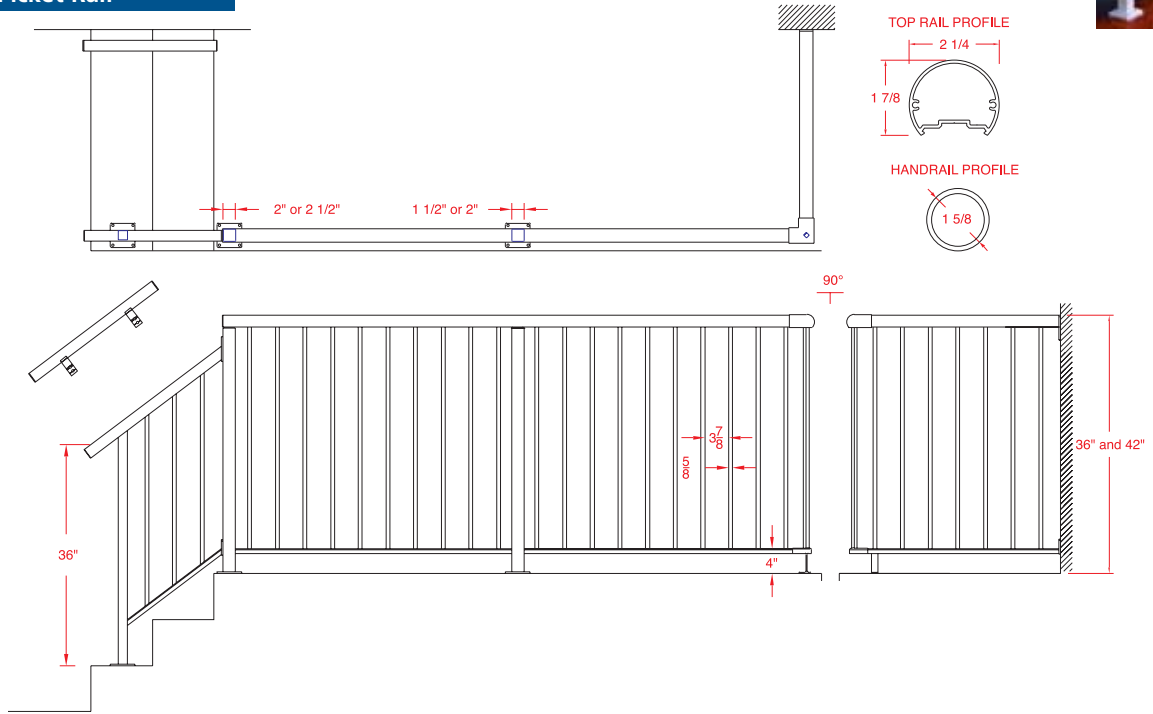

Standard Picket Rail