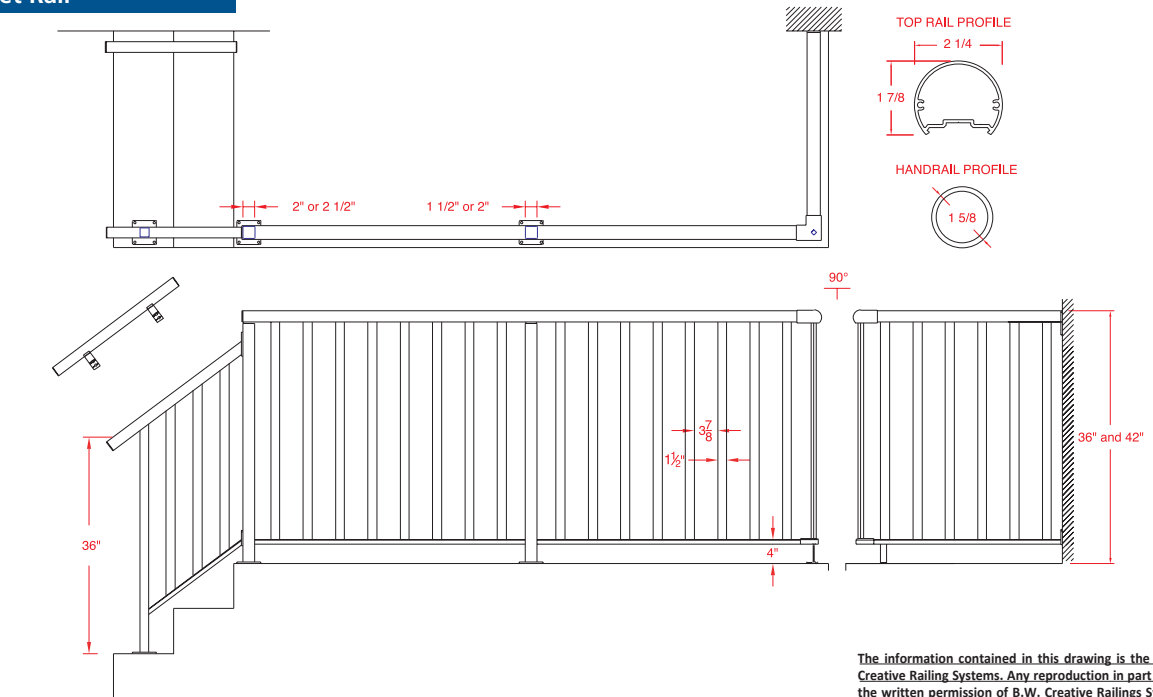

Wide Picket Rail

The information contained in this drawing is the sole property of B.W. Creative Railing Systems. Any reproduction in part or as a whole without the written permission of B.W. Creative Railing Systems is prohibited.

Before using Vista Aluminum Railing Systems, please ensure areas to be drilled are free from utilities, services and hazards. Building codes may vary. Always comply with all applicable building codes. No member of B.W. Creative Railing Systems or the Dealer shall be liable for any loss or damage resulting from the improper installation or use of this product. If any member of B.W. Creative Railing Systems or the Dealer becomes liable for any loss or damage, the aggregate liability of B.W. Creative Railing Systems shall be limited to the retail purchase price of that product.

Your authorized **VISTA** Professional Railing Systems dealer