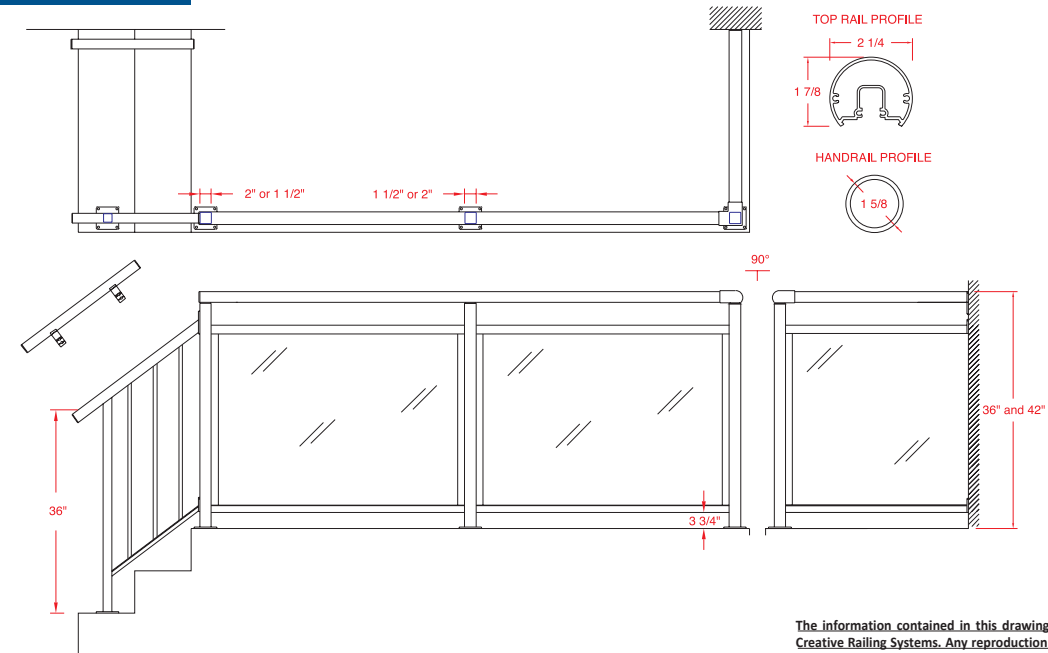

Double Top Glass Rail

The information contained in this drawing is the sole property of B.W. Creative Railing Systems. Any reproduction in part or as a whole without the written permission of B.W. Creative Railing Systems is prohibited.

Before using Vista Aluminum Railing Systems, please ensure areas to be drilled are free from utilities, services and hazards. Building codes may vary. Always comply with all applicable building codes. No member of B.W. Creative Railing Systems or the Dealer shall be liable for any loss or damage resulting from the improper installation or use of this product. If any member of B.W. Creative Railing Systems or the Dealer becomes liable for any loss or damage, the aggregate liability of B.W. Creative Railing Systems shall be limited to the retail purchase price of that product.

Your authorized **VISTA** Professional Railing Systems dealer