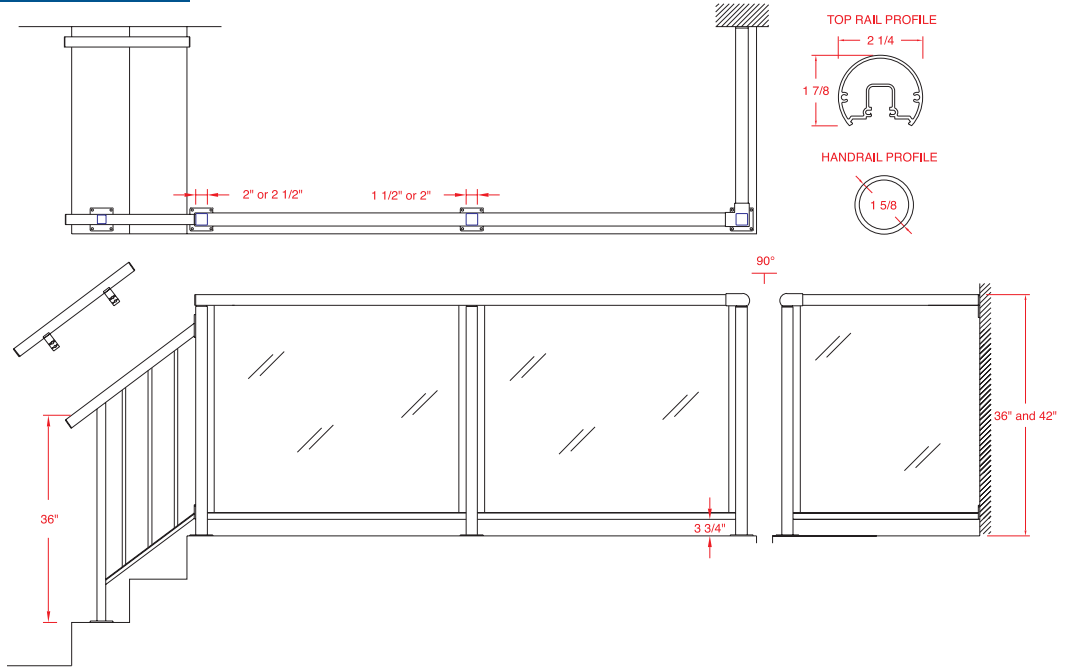

Standard Glass Rail