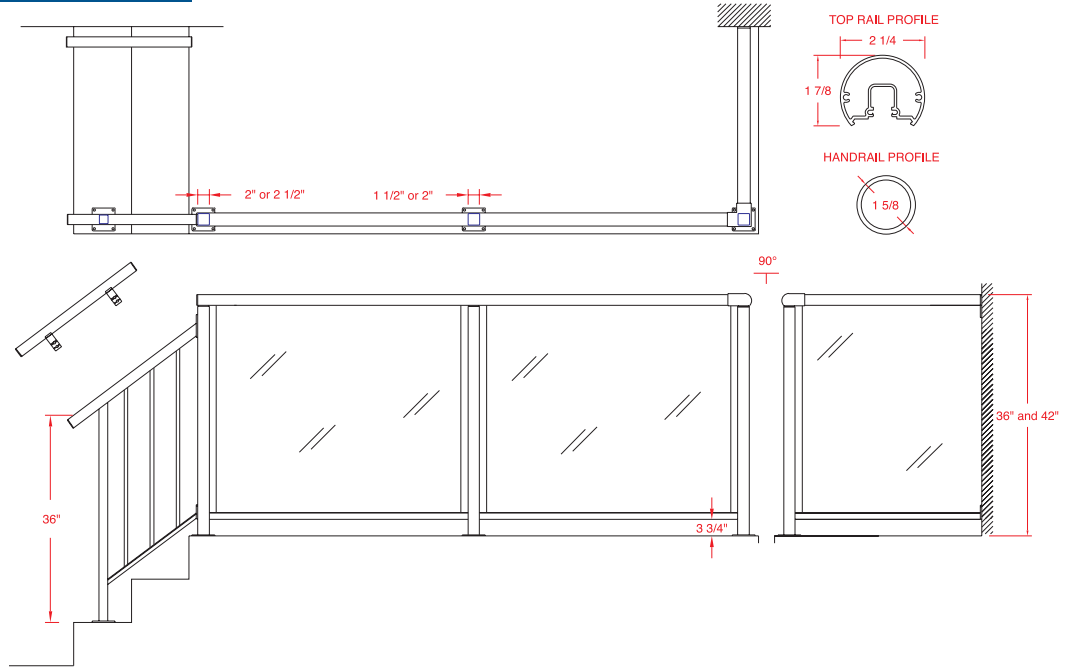

Standard Glass Rail