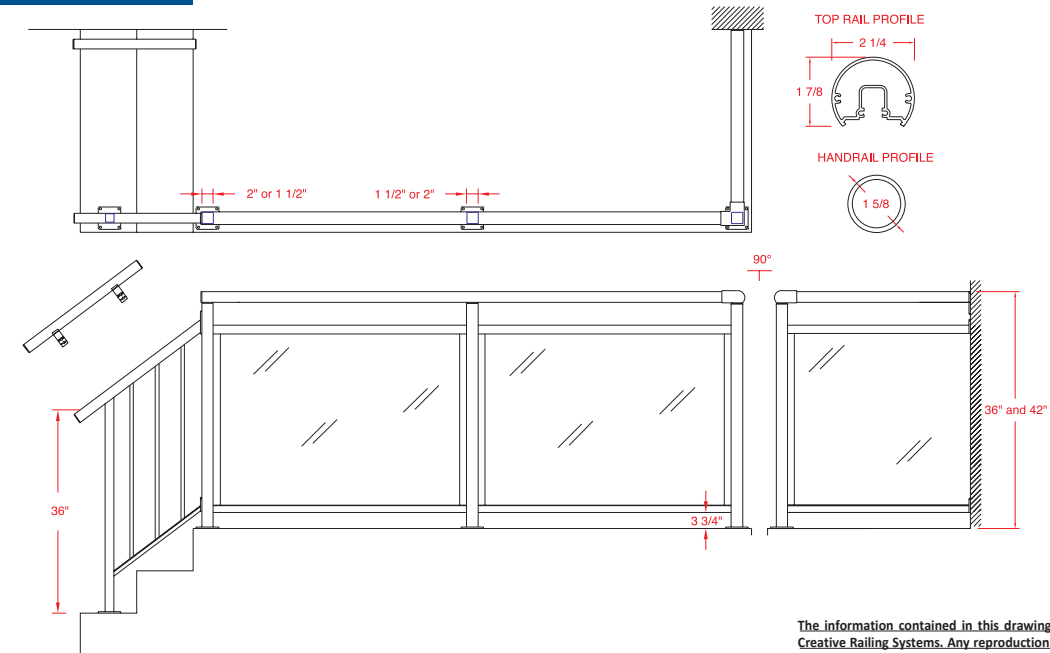

Double Top Glass Rail

The information contained in this drawing is the sole property of B.W. Creative Railing Systems. Any reproduction in part or as a whole without the written permission of B.W. Creative Railing Systems is prohibited.

Before using Vista Aluminum Railing Systems, please ensure areas to be drilled are free from utilities, services and hazards. Building codes may vary. Always comply with all applicable building codes. No member of B.W. Creative Railing Systems or the Dealer shall be liable for any loss or damage resulting from the improper installation or use of this product. If any member of B.W. Creative Railing Systems or the Dealer becomes liable for any loss or damage, the aggregate liability of B.W. Creative Railing Systems shall be limited to the retail purchase price of that product.

Your authorized **VISTA** Professional Railing Systems dealer